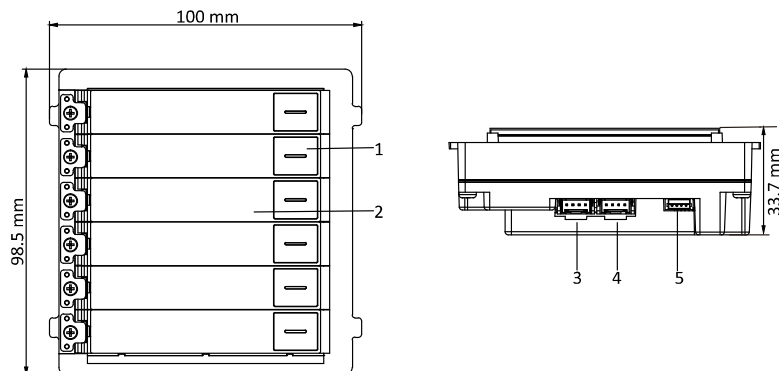

DS-KD-KK

Video Intercom Nametag Module

Key Feature

- Dial the resident at one-touch
- Backlight compensation
- Easy and extend

Available Model

DS-KD-KK

Specification

Model		DS-KD-KK
System parameters	Processor	Embedded MCU Processor
	Operation method	Physical Button
Interfaces	Module-connecting	2(1 Input, 1 Output)
	Debug	1
General	Physical button	6
	DIP Switch	8
	Power supply	Powered by DS-KD8003-IME1
	Power consumption	≤2 W
	Working temperature	-40° C to +60° C (-40° F to 140° F)
	Working humidity	10% to 95%
	IP protection level	IP65
	Installation	Flush Mounting, Surface Mounting
Dimensions (L × W × H)	98.21 mm × 100.21 mm × 33.7 mm (3.87" × 3.95" × 1.33")	

Typical Application

Appearance and Interface

No.	Description
1	Call Button
2	Name Tag
3	Module-connecting Interface(output)
4	Module-connecting Interface(input)
5	Debug

Distributed by

HIKVISION®

Headquarters