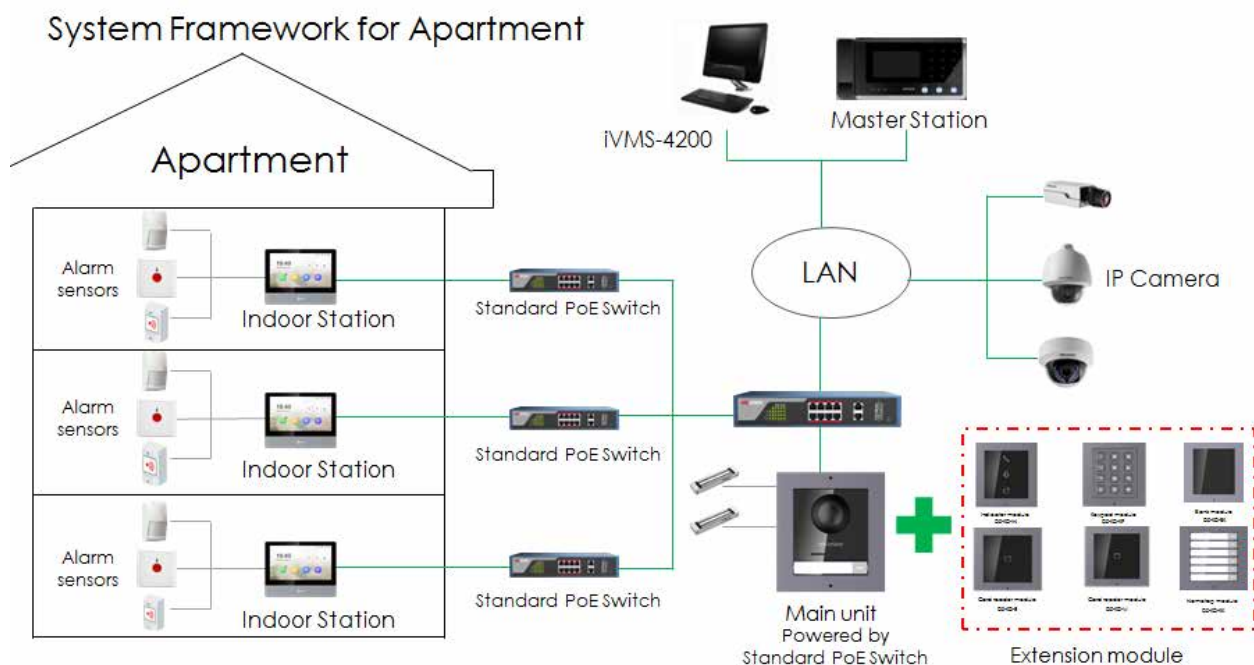

DS-KD-KK

Video Intercom Nametag Module

Key Feature

- Dial the resident at one-touch
- Backlight compensation
- Easy and extend

Available Model

DS-KD-KK

Specification

Model		DS-KD-KK
System parameters	Processor	Embedded MCU Processor
	Operation method	Physical Button
Interfaces	Module-connecting	2(1 Input, 1 Output)
	Debug	1
General	Physical button	6
	DIP Switch	8
	Power supply	Powered by DS-KD8003-IME1
	Power consumption	≤2 W
	Working temperature	-40° C to +60° C (-40° F to 140° F)
	Working humidity	10% to 95%
	IP protection level	IP65
	Installation	Flush Mounting, Surface Mounting
Dimensions (L × W × H)	98.21 mm × 100.21 mm × 33.7 mm (3.87" × 3.95" × 1.33")	

Typical Application

Appearance and Interface

No.	Description
1	Call Button
2	Name Tag
3	Module-connecting Interface(output)
4	Module-connecting Interface(input)
5	Debug

Distributed by

HIKVISION®

Headquarters