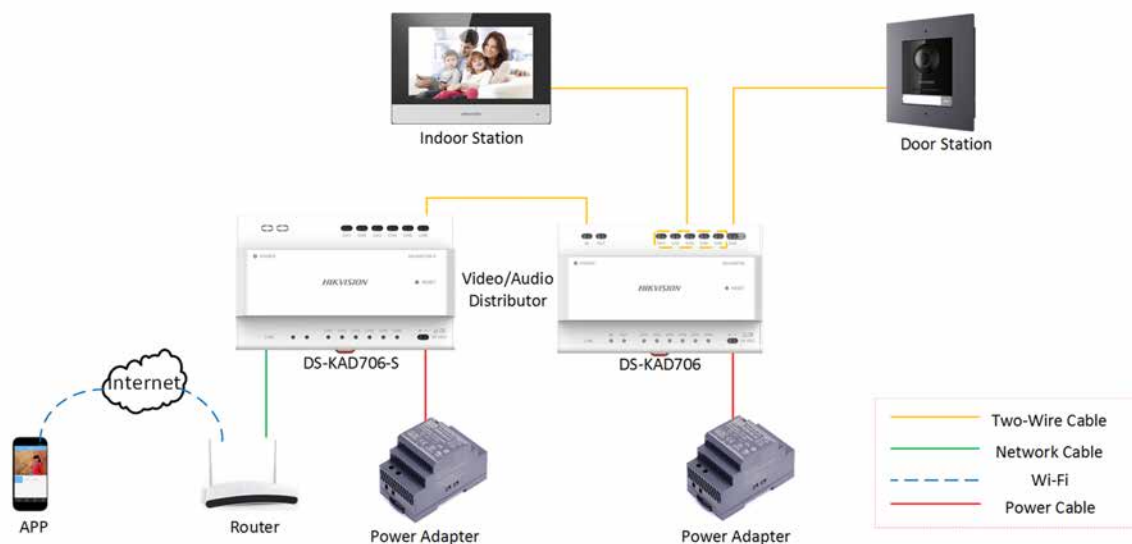

DS-KH6320-WTE2 Indoor Station

Key Feature

- Two-pin wire for power supply and network access
- UI V2.0: User friendly design
- 7-inch colorful touch screen with resolution 1024 × 600
- 2-ch transmission plan
- Stores messages and captured pictures in the TF card
- Remote unlocking via the client software or the mobile client
- Views live videos of door stations and linked cameras
- Supports wireless network

Specification

Model	DS-KH6320-WTE2	
System	Processor basic frequency	1 G
	Memory	128 MB
	Flash	16 MB (32 MB hardware compatibility)
	Operation system	Embedded Linux operation system
Display	Display screen	7-inch TFT LCD
	Display resolution	1024 × 600
	Operation method	Capacitive touch
Audio	Audio Input	Build-in omnidirectional microphone
	Audio output	Built-in loudspeaker
	Volume	Local or software control

Model		DS-KH6320-WTE2
	Audio compression standard	G.711 U
	Audio compression rate	64 Kbps
	Audio auality	Noise suppression and echo cancellation
Network	Wired network	BroadR-Reach
	Wireless network	Wi-Fi 802.11b/g/n
	Protocol	TCP/IP, SIP, RTSP
Interface	Network interface	Two-wire interface
	RS-485	1
	Alarm input	8 zones alarm input
	Relay output	2
	TF card	Support, Max. 32 GB
	Power interface	Two-wire interface
Extended Application	Mobil client	Support
	Indoor call elevator	Support
	IPC	Support
General	Power supply mode	Two-wire
	Power consumption	≤ 6 W
	Working temperature	-10 °C to 50 °C (-14 °F to 122 °F)
	Working humdity	0% to 90%
	Dimensions (W × H × D)	200 mm × 140 mm × 15.1 mm (7.87" × 5.51" × 0.59")

Typical Application

Available Model

DS-KH6320-WTE2

Physical Interface

No.	Description
1	Display Screen
2	Microphone
3	Alarm Terminal
4	Power Interface
5	Loudspeaker
6	Network Interface and Power Supply

Distributed by