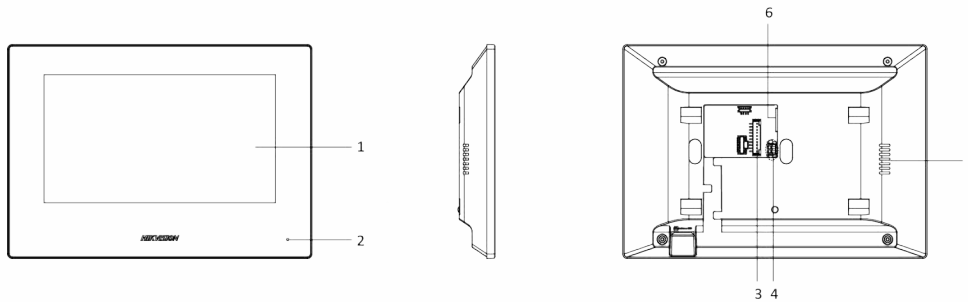

Available Model

DS-KH6320-WTE2

Physical Interface